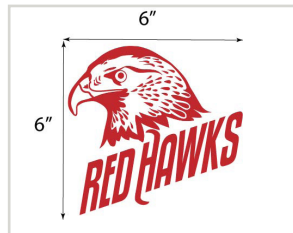

830 Option
Team Logo Wall Decal
6" x 6" Max