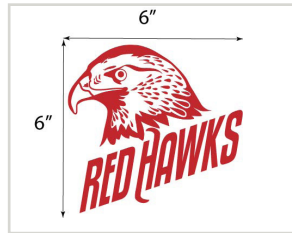

**721 Option**  
 Team Logo Side Panels/  
 Classic

**728 Option**  
 Team Logo Vinyl Decal on  
 Classic Table Frame

**729 Option**  
 Team Logo Decal  
 24" x 24" Max

**831 Option**  
 Team Logo Decal  
 12" x 12" Max