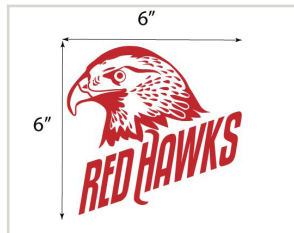

830 Option
Team Logo Wall Decal
6" x 6" Max