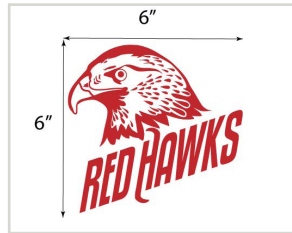

721 Option
 Team Logo Side Panels/
 Classic

728 Option
 Team Logo Vinyl Decal on
 Classic Table Frame

729 Option
 Team Logo Decal
 24" x 24" Max

831 Option
 Team Logo Decal
 12" x 12" Max

830 Option
 Team Logo Decal
 6" x 6" Max