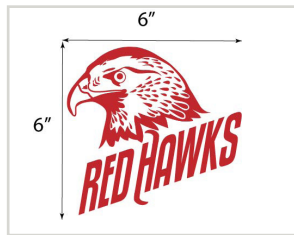

721 Option
 Team Logo Side Panels/
 Classic

728 Option
 Team Logo Vinyl Decal on
 Classic Table Frame

729 Option
 Team Logo Decal
 24" x 24" Max

831 Option
 Team Logo Decal
 12" x 12" Max

830 Option
 Team Logo Decal
 6" x 6" Max