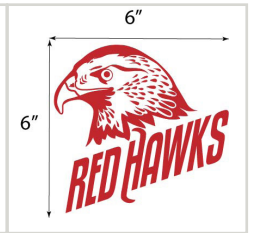

831 Option
Team Logo Wall Decal
12" x 12" Max

830 Option
Team Logo Wall Decal
6" x 6" Max