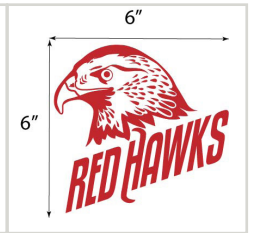

831 Option
Team Logo Wall Decal
12" x 12" Max

830 Option
Team Logo Wall Decal
6" x 6" Max