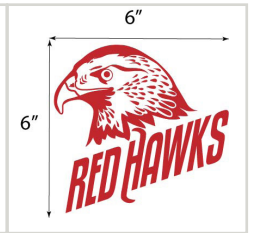

721 Option
 Team Logo Side Panels
 Vinyl Decal
 Classic Table Frame

728 Option
 Team Logo Vinyl Decal on
 Classic Table Frame

729 Option
 Team Logo Wall Decal
 24" x 24" Max

831 Option
 Team Logo Wall Decal
 12" x 12" Max