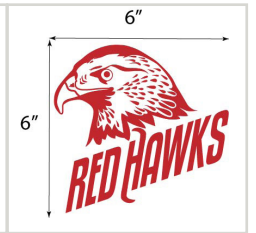

831 Option
Team Logo Wall Decal 12" x 12" Max

830 Option
Team Logo Wall Decal 6" x 6" Max