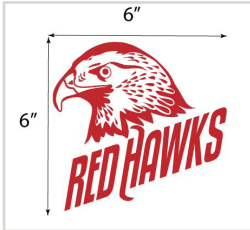

902 Option
 Custom Laminate
 2 Wall Boards

906 Option
 Custom Laminate
 Full Wrap

729 Option Team
 Logo Decal
 24" x 24" Max

831 Option Team
 Logo Decal
 12" x 12" Max

830 Option Team
 Logo Decal
 6" x 6" Max