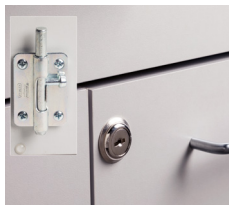

48" Wall & Base Cabinet Combo

824848 Wall and Base Cabinet Combo

Wall Cabinet

- Wall cabinet with 2 doors and 1 adjustable shelf
- Easy-clean, all laminate surface
- Tough, chip resistant edges
- Unit is pre-assembled to save installation time
- Cabinet easily mounts with hook and rail mounting system
- Satin finish pulls
- Choice of solid color or woodgrain laminates
- Fully adjustable, concealed, soft-close hinges

Base Cabinet

- Base cabinet with 2 drawers and 4 doors with 2 adjustable shelves
- Easy-clean, all laminate surfaces
- Tough, chip resistant edges
- Unit is pre-assembled to save installation time
- Fully adjustable, soft-close hinges
- 3.25" backsplash included with top
- Satin finish pulls
- Choice of solid color or woodgrain laminates
- Customizable with options

WALL CABINET SPECIFICATIONS

48" W x 12" D x 24" H

BASE CABINET SPECIFICATIONS

48" W x 18" D x 35" H

Options

066 Door Lock & Inside Latch Combo

022 Sink

055 Door Locks