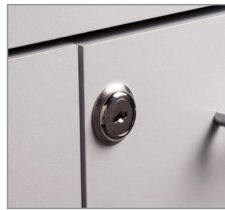

799 Premium Upholstery Colors

729- Team Logo Wall Decal 24" x 24" Max

831- Team Logo Cabinet or Wall Decal 12" x 12" Max

830- Team Logo Cabinet or Wall Decal 6" x 6" Max

066- Door & inside Latch Combo

710- Door Locks