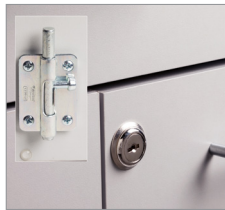

799 Premium Upholstery Colors

729- Team Logo Wall Decal 24" x 24" Max

831- Team Logo Cabinet or Wall Decal 12" x 12" Max

830- Team Logo Cabinet or Wall Decal 6" x 6" Max

066- Door & inside Latch Combo

710- Door Locks