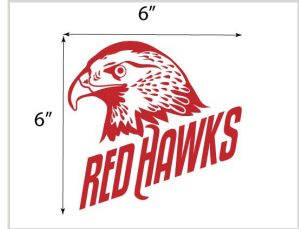

830- Team Logo Cabinet or Wall Decal 6" x 6" Max