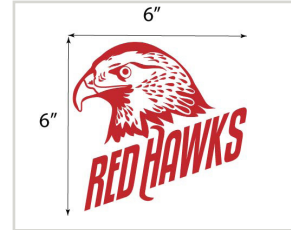

830- Team Logo Cabinet or Wall Decal
6" x 6" Max