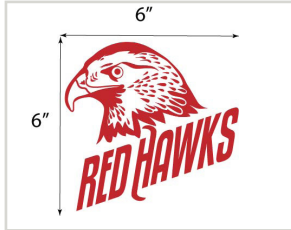

SPECIFICATIONS

91009-27	72" L x 27" W x 31" H
91009-30	72" L x 30" W x 31" H
91009-28	78" L x 27" W x 31" H
91009-38	78" L x 30" W x 31" H

**Prop 65 Warning**

**WARNING:** This product can expose you to chemicals, including chromium, which is known to the State of California to cause cancer or reproductive toxicity. For more information go to [www.P65Warnings.ca.gov](http://www.P65Warnings.ca.gov).

729 Option Team Logo Sticker  
 24" x 24" Max

831 Option Team Logo Sticker  
 12" x 12" Max

830 Option Team Logo Sticker  
 6" x 6" Max

088- Flat Top

Laminate Colors

Dark Cherry

Maple

Slate Gray