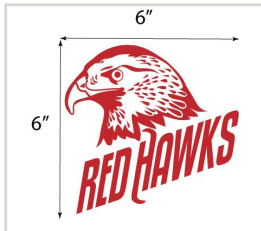

902 Option
 Custom Laminate
 3 Wall Boards

906 Option
 Custom Laminate
 Full Wrap

729 Option Team
 Logo Decal
 24" x 24" Max

831 Option Team
 Logo Decal
 12" x 12" Max

830 Option Team
 Logo Decal
 6" x 6" Max