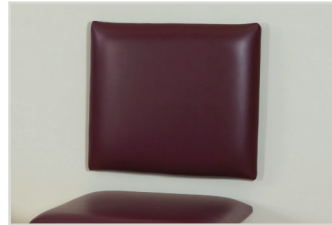

Options

710 Option
 Door & Drawer Locks

711 Option
 Full Extension,
 Pull-Out Tray

712 Option
 3-Drawer Conversion

713 Option
 3-Drawer Conversion

714 Option
 42" Height Seat

715 Option
 Trash Receptcle

717 Option
 Upholstered Wall
 Mounted Backrest Pad

718 Option
 Laminated Hook &
 Loop Wall Board

729 Option
 Team Logo Decal
 24" x 24" Max

831 Option
 Team Logo Decal
 12" x 12" Max

830 Option
 Team Logo Decal
 6" x 6" Max

901 Option
 Custom Laminate
 Two Doors & Countertop

Gray

Black

Upholstery Colors NOTE: Other colors may be available by request, although it may result in upcharges and longer lead times.

SLATE BLUE—3SB

WEDGEWOOD—3WW

ROYAL BLUE—3RB

BURGUNDY—3BG

COUNTRY MIST—3CM