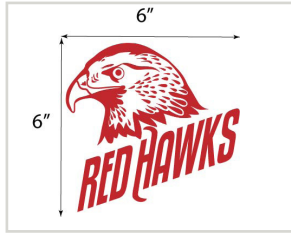

SPECIFICATIONS

98013-38DL	78" L x 30" W x 31" H
98013-58DL	78" L x 30" W x 31" H

Prop 65 Warning

! **WARNING:** This product can expose you to chemicals, including chromium, which is known to the State of California to cause cancer or reproductive toxicity. For more information go to www.P65Warnings.ca.gov.

Options

710 Option
 Drawer Locks

729 Option
 Team Logo Sticker
 24" x 24" Max

831 Option
 Team Logo Sticker
 12" x 12" Max

830 Option
 Team Logo Sticker
 6" x 6" Max

Laminate Colors

Dark Cherry

Maple