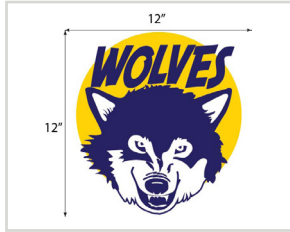

SSPECIFICATIONS

|          |                       |
|----------|-----------------------|
| 98013-27 | 72" L x 27" W x 31" H |
| 98013-30 | 72" L x 30" W x 31" H |
| 98013-28 | 78" L x 27" W x 31" H |
| 98013-38 | 78" L x 30" W x 31" H |

729 Option  
Team Logo Sticker  
24" x 24" Max

831 Option  
Team Logo Sticker  
12" x 12" Max

830 Option  
Team Logo Sticker  
6" x 6" Max

088-Flat Top

Laminate  
Colors

Dark Cherry

Maple

Slate Gray