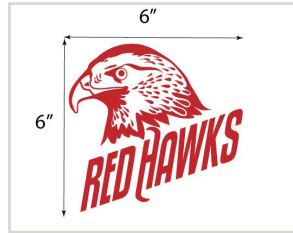

SPECIFICATIONS

98044-38DL	78" L x 30" W x 31" H
98044-58DL	78" L x 30" W x 31" H

**Prop 65 Warning**

**!** **WARNING:** This product can expose you to chemicals, including diisononyl phthalate (DINP), which is known to the State of California to cause cancer. For more information go to [www.P65Warnings.ca.gov](http://www.P65Warnings.ca.gov).

2

*Options*

**729 Option**  
 Team Logo Sticker  
 24" x 24" Max

**831 Option**  
 Team Logo Sticker  
 12" x 12" Max

**830 Option**  
 Team Logo Sticker  
 6" x 6" Max

**Laminate Colors**

Dark Cherry

Maple