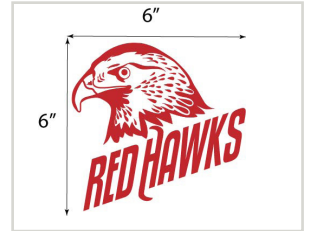

SPECIFICATIONS

98044-27	72" L x 27" W x 31" H
98044-30	72" L x 30" W x 31" H
98044-28	78" L x 27" W x 31" H
98044-38	78" L x 30" W x 31" H

**Prop 65 Warning**

**!** **WARNING:** This product can expose you to chemicals, including diisononyl phthalate (DINP), which is known to the State of California to cause cancer. For more information go to [www.P65Warnings.ca.gov](http://www.P65Warnings.ca.gov).

729 Option  
 Team Logo Sticker  
 24" x 24" Max

831 Option  
 Team Logo Sticker  
 12" x 12" Max

830 Option  
 Team Logo Sticker  
 6" x 6" Max

Laminate Colors

Dark Cherry

Maple

Slate Gray

Gray