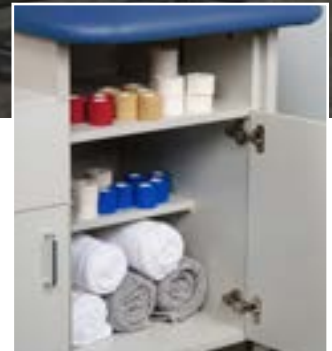

HomeTeam Tables, Cabinet Style Taping Stations with Flat Tops

Drawer Storage

Cabinet Storage

7299-36
36" Cabinet-style,
2-Seat, Taping
Station with Flat Tops

Two-Seat Stations

- Two stations with flat tops
- Easy-clean, 1.5" laminate construction
- Easy access shelf under each seat
- Drawer and doors storage
- Locking drawer
- One shelf behind each front door
- Rear door storage on both ends
- Tough, knit-backed, vinyl upholstery
- 650 lbs combined load and force capacity